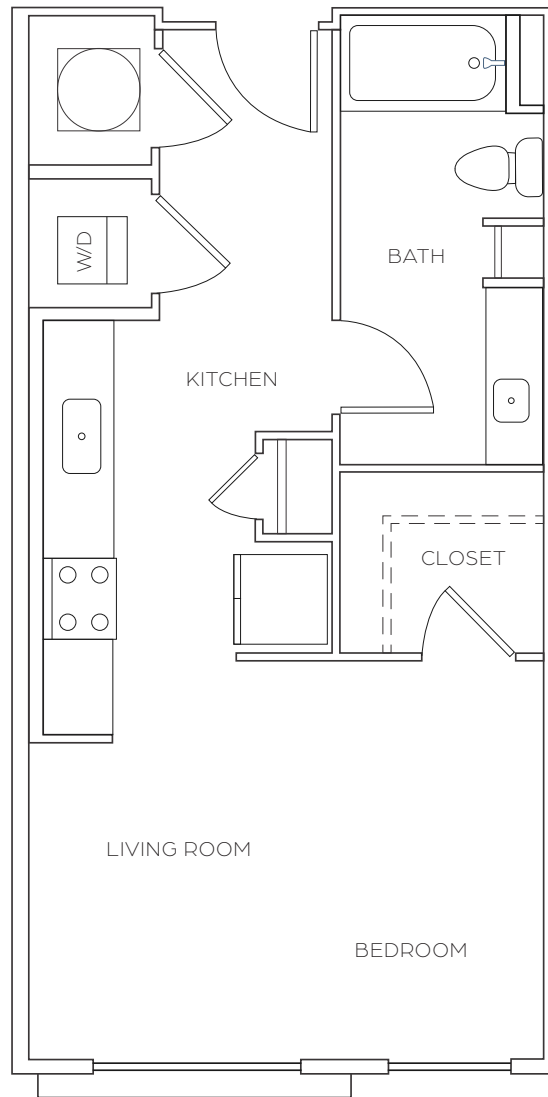

S1

STUDIO / 1 BATH

560

SQ. FT.

 <p>SOLIS CARRAWAY</p>	5126 Peachtree Blvd Chamblee, GA 30341
	(770) 852-5122 www.soliscarraway@ram-mgt.com

Dimensions and square footage shown are approximate and pricing/availability is subject to change.