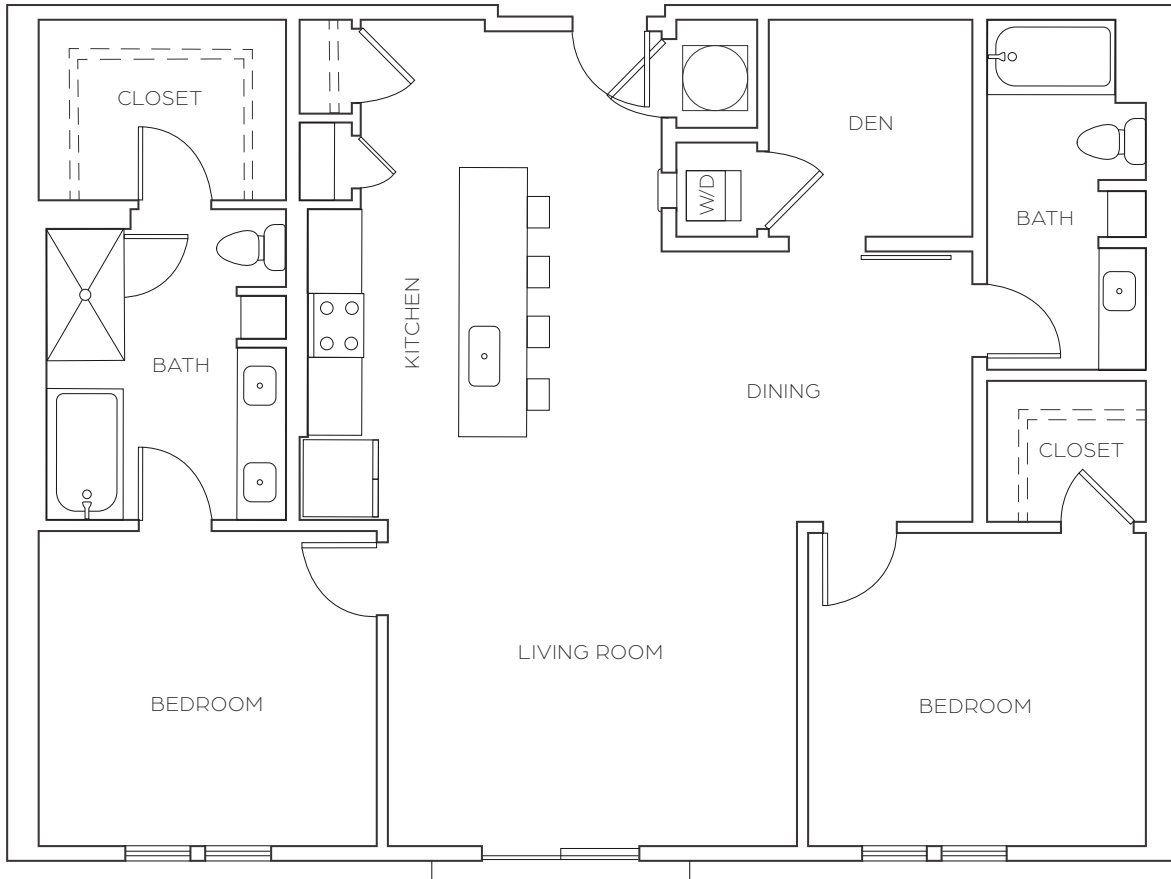

BD3

2 BED / 2 BATH

1473

SQ. FT.

SOLIS
CARRAWAY

5126 Peachtree Blvd | Chamblee, GA 30341

(770) 852-5122 | www.soliscarraway@ram-mgt.com

Dimensions and square footage shown are approximate and pricing/availability is subject to change.