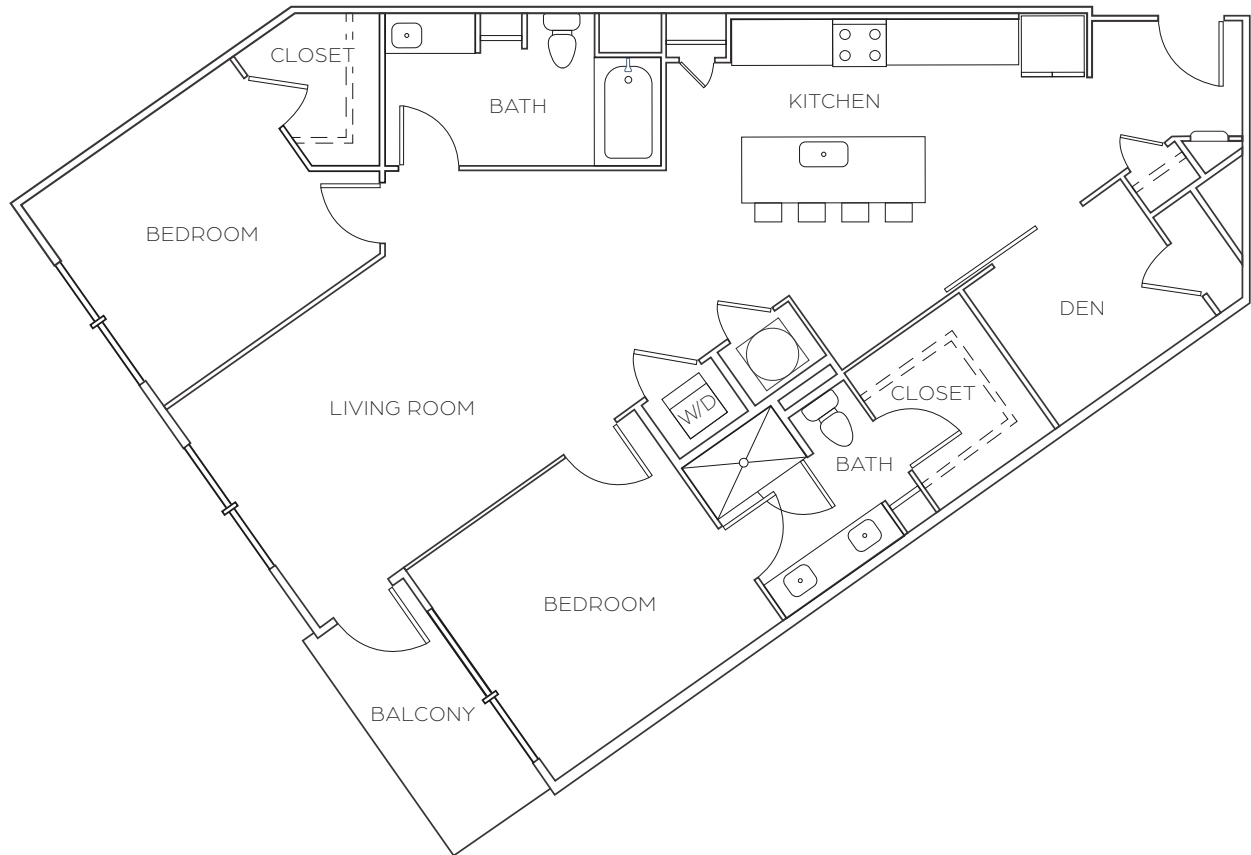

BD1

2 BED / 2 BATH

1435

SQ. FT.

SOLIS
CARRAWAY

5126 Peachtree Blvd | Chamblee, GA 30341

(770) 852-5122 | www.soliscarraway@ram-mgt.com

Dimensions and square footage shown are approximate and pricing/availability is subject to change.