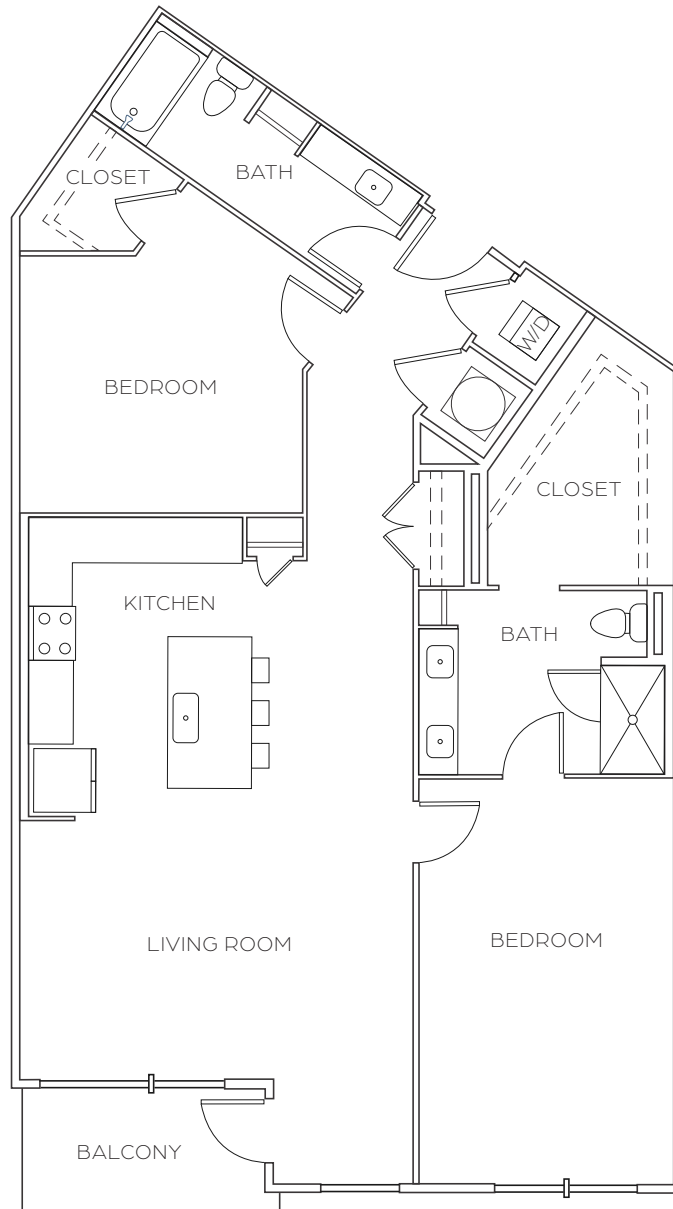

B9

2 BED / 2 BATH

1492

SQ. FT.

SOLIS
CARRAWAY

5126 Peachtree Blvd | Chamblee, GA 30341

(770) 852-5122 | www.soliscarraway@ram-mgt.com

Dimensions and square footage shown are approximate and pricing/availability is subject to change.