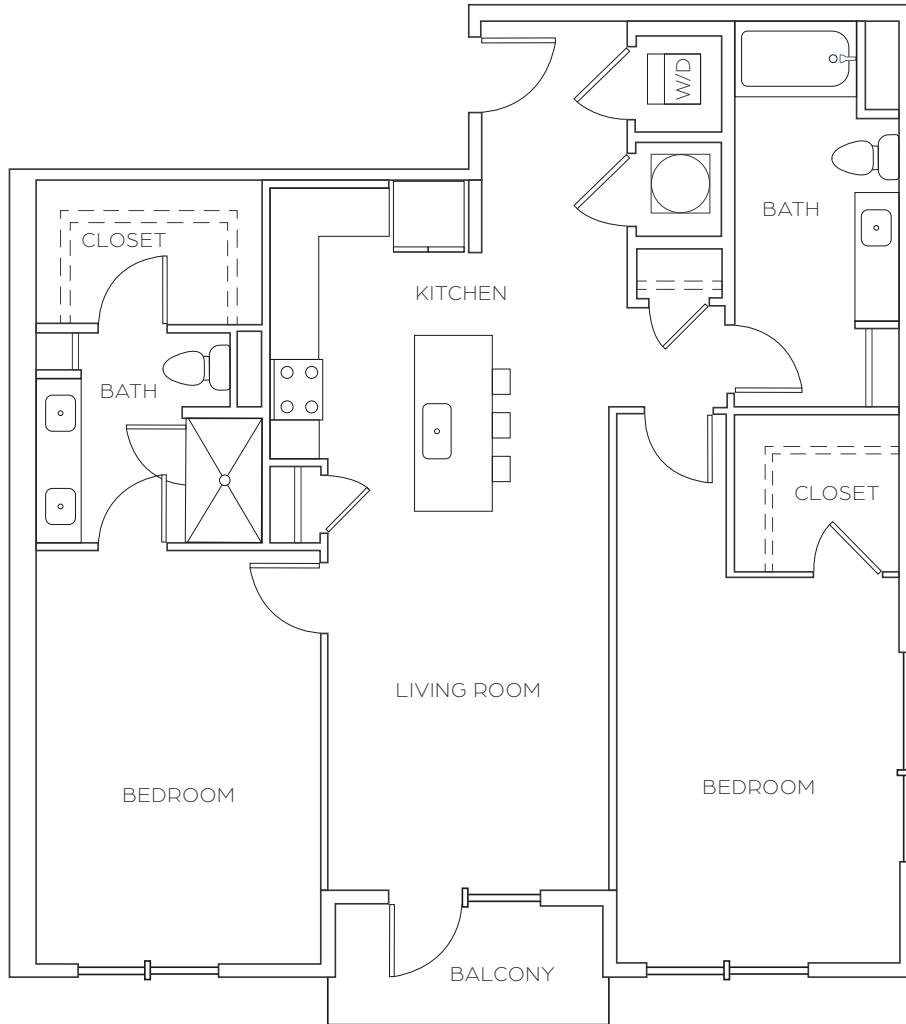

# B8

2 BED / 2 BATH

# 1290

SQ. FT.

SOLIS  
CARRAWAY

5126 Peachtree Blvd | Chamblee, GA 30341

(770) 852-5122 | [www.soliscarraway@ram-mgt.com](mailto:www.soliscarraway@ram-mgt.com)

*Dimensions and square footage shown are approximate and pricing/availability is subject to change.*