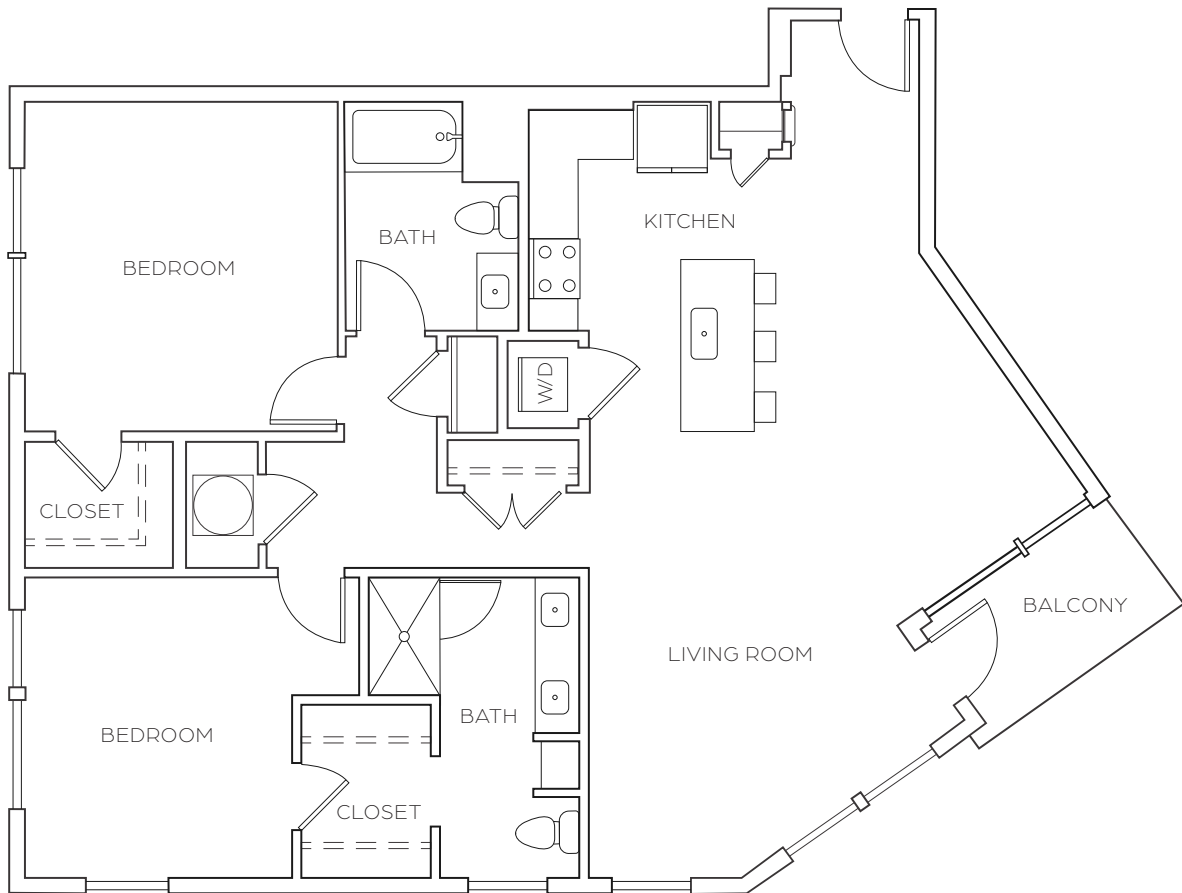

B7

2 BED / 2 BATH

1397

SQ. FT.

SOLIS
CARRAWAY

5126 Peachtree Blvd | Chamblee, GA 30341

(770) 852-5122 | www.soliscarroway@ram-mgt.com

Dimensions and square footage shown are approximate and pricing/availability is subject to change.