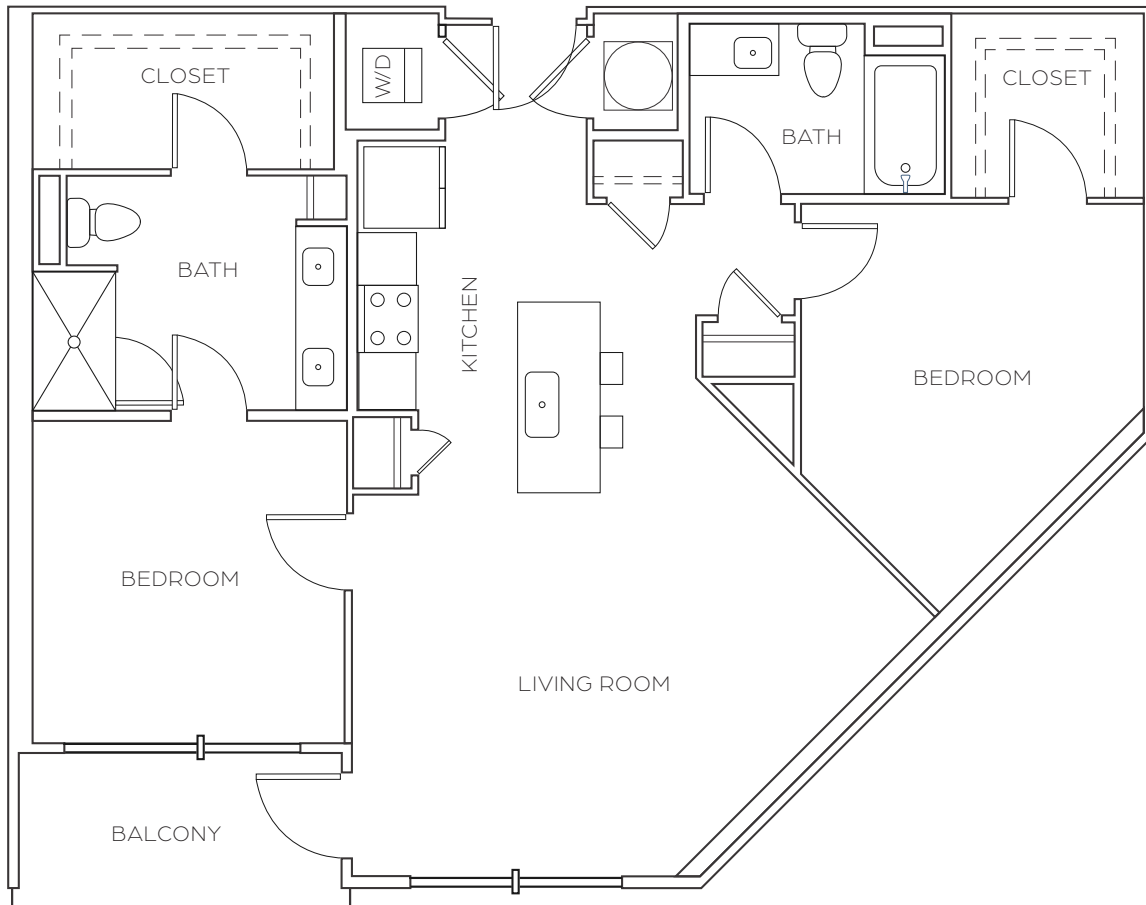

# B6

2 BED / 2 BATH

# 1181

SQ. FT.

SOLIS  
CARRAWAY

5126 Peachtree Blvd | Chamblee, GA 30341

(770) 852-5122 | [www.soliscarraway@ram-mgt.com](mailto:www.soliscarraway@ram-mgt.com)

*Dimensions and square footage shown are approximate and pricing/availability is subject to change.*