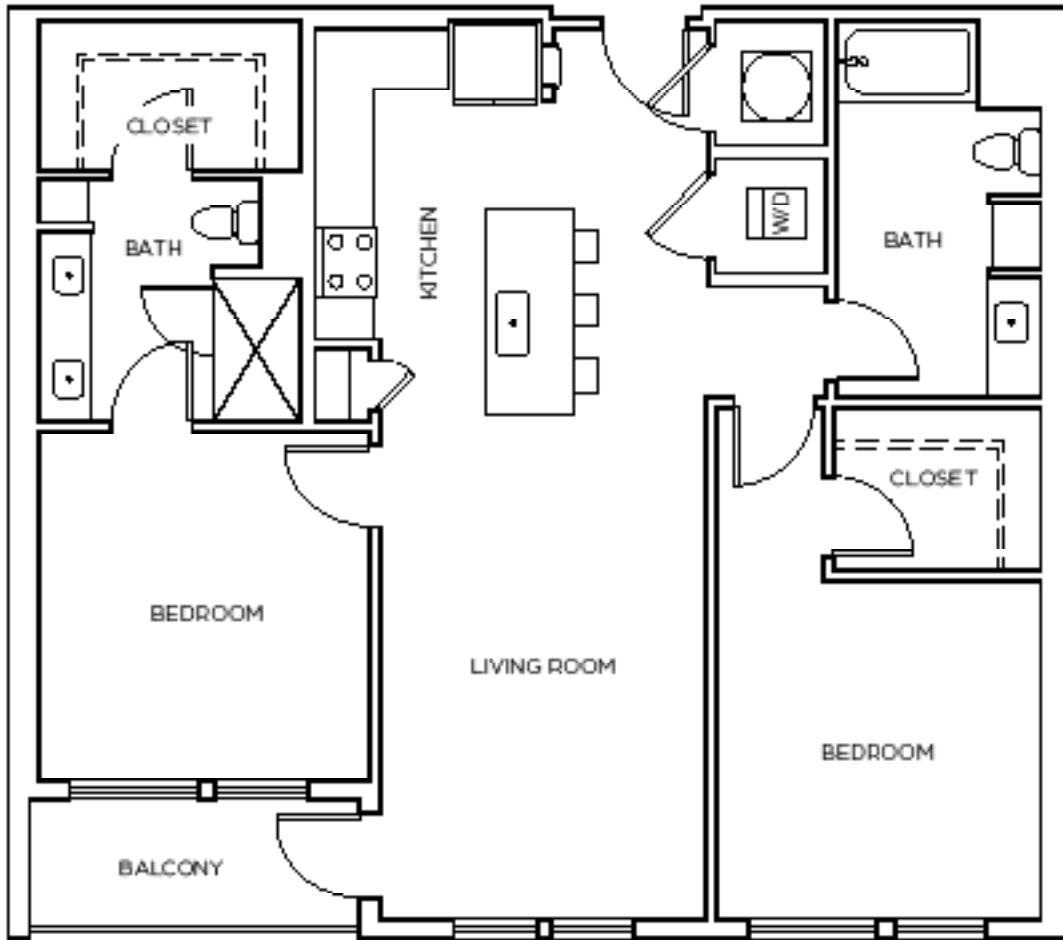

B5

2 BED / 2 BATH

1145-1230

SQ. FT.

THE KESWICK	5126 Peachtree Blvd Chamblee, GA 30341
	www.thekeswickapts.com

Floor plans are artist's rendering. All dimensions are approximate. Actual product and specifications may vary in dimension or detail. Not all features are available in every apartment. Prices and availability are subject to change. Please see a representative for details.