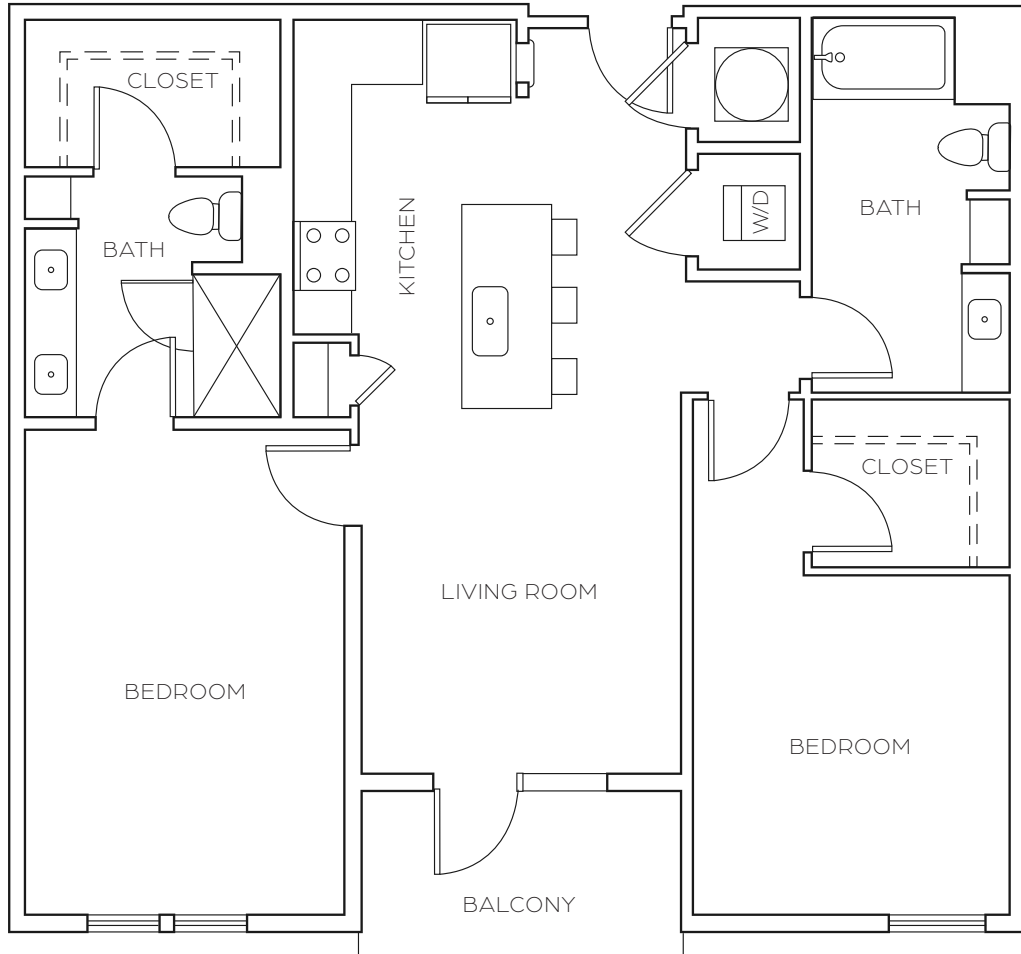

# B4

2 BED / 2 BATH

# 1172-1208

SQ. FT.

**SOLIS**  
CARRAWAY

5126 Peachtree Blvd | Chamblee, GA 30341

(770) 852-5122 | [www.soliscarroway@ram-mgt.com](mailto:www.soliscarroway@ram-mgt.com)

*Dimensions and square footage shown are approximate and pricing/availability is subject to change.*