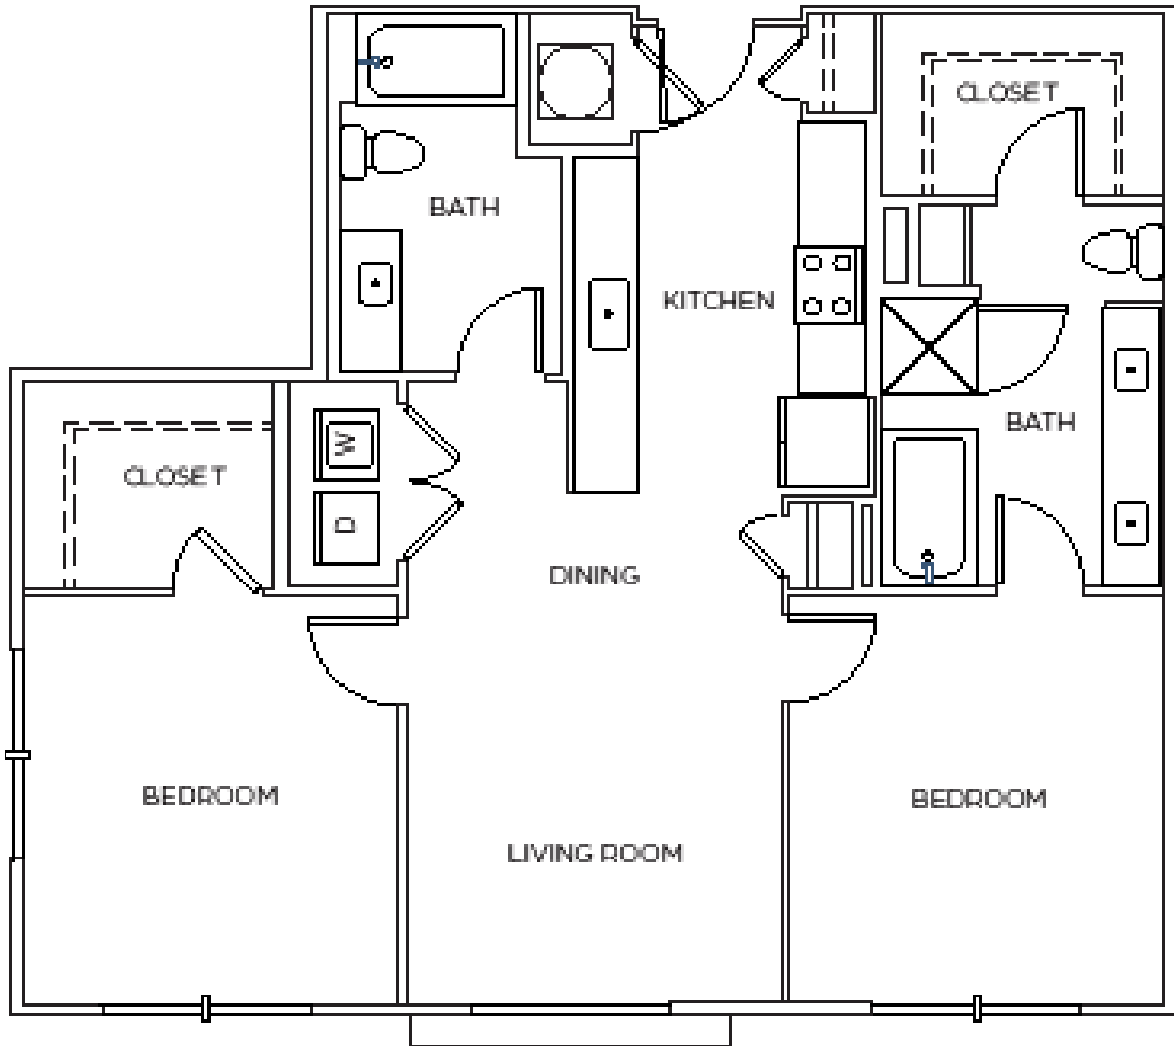

B2

2 BED / 2 BATH

1134

SQ. FT.

THE **KESWICK**

5126 Peachtree Blvd | Chamblee, GA 30341

www.thekeswickapts.com

Floor plans are artist's rendering. All dimensions are approximate. Actual product and specifications may vary in dimension or detail. Not all features are available in every apartment. Prices and availability are subject to change. Please see a representative for details.