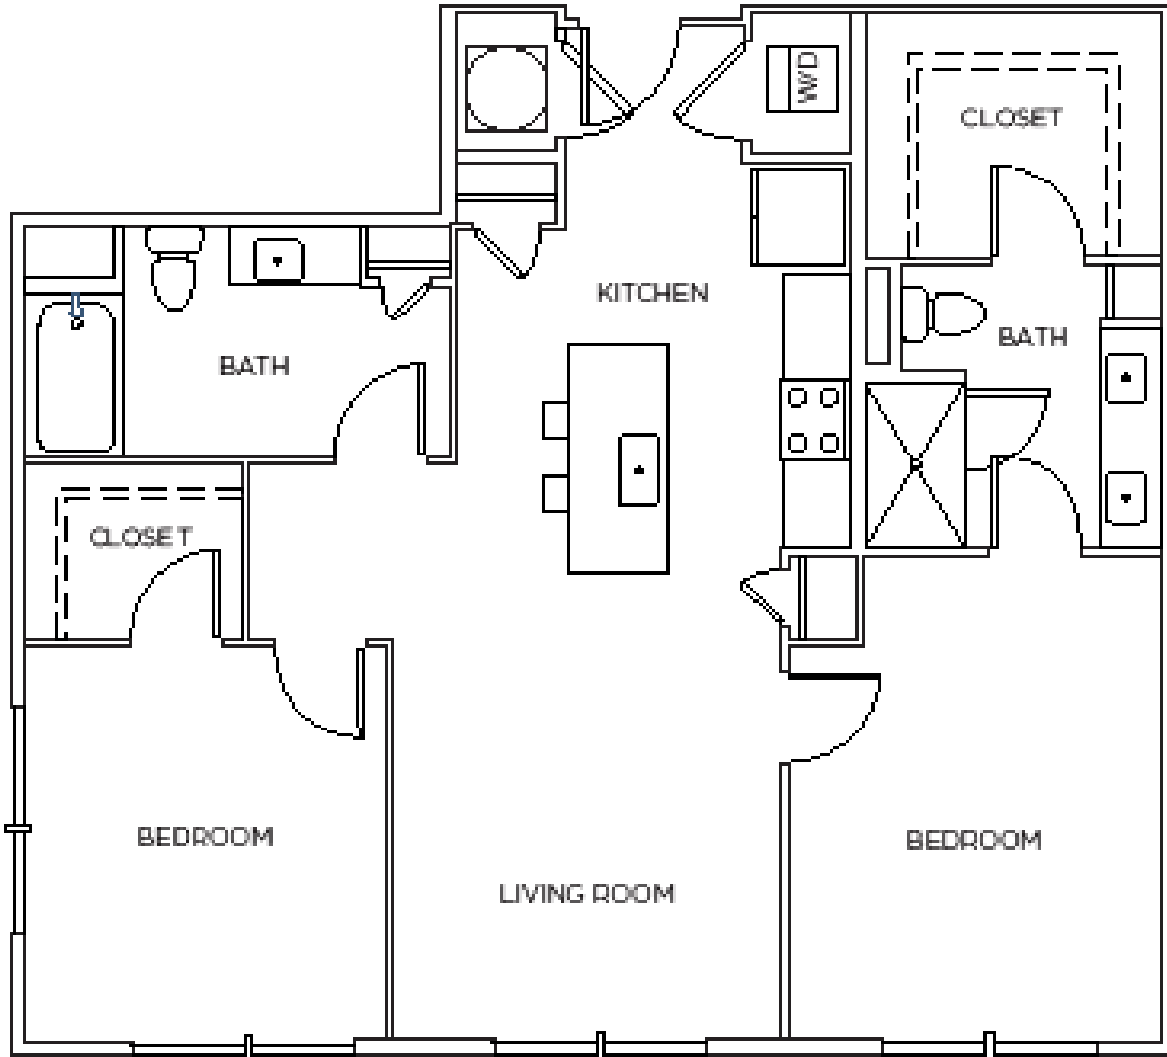

B1

2 BED / 2 BATH

1116

SQ. FT.

THE KESWICK	5126 Peachtree Blvd Chamblee, GA 30341
	www.thekeswickapts.com

Floor plans are artist's rendering. All dimensions are approximate. Actual product and specifications may vary in dimension or detail. Not all features are available in every apartment. Prices and availability are subject to change. Please see a representative for details.