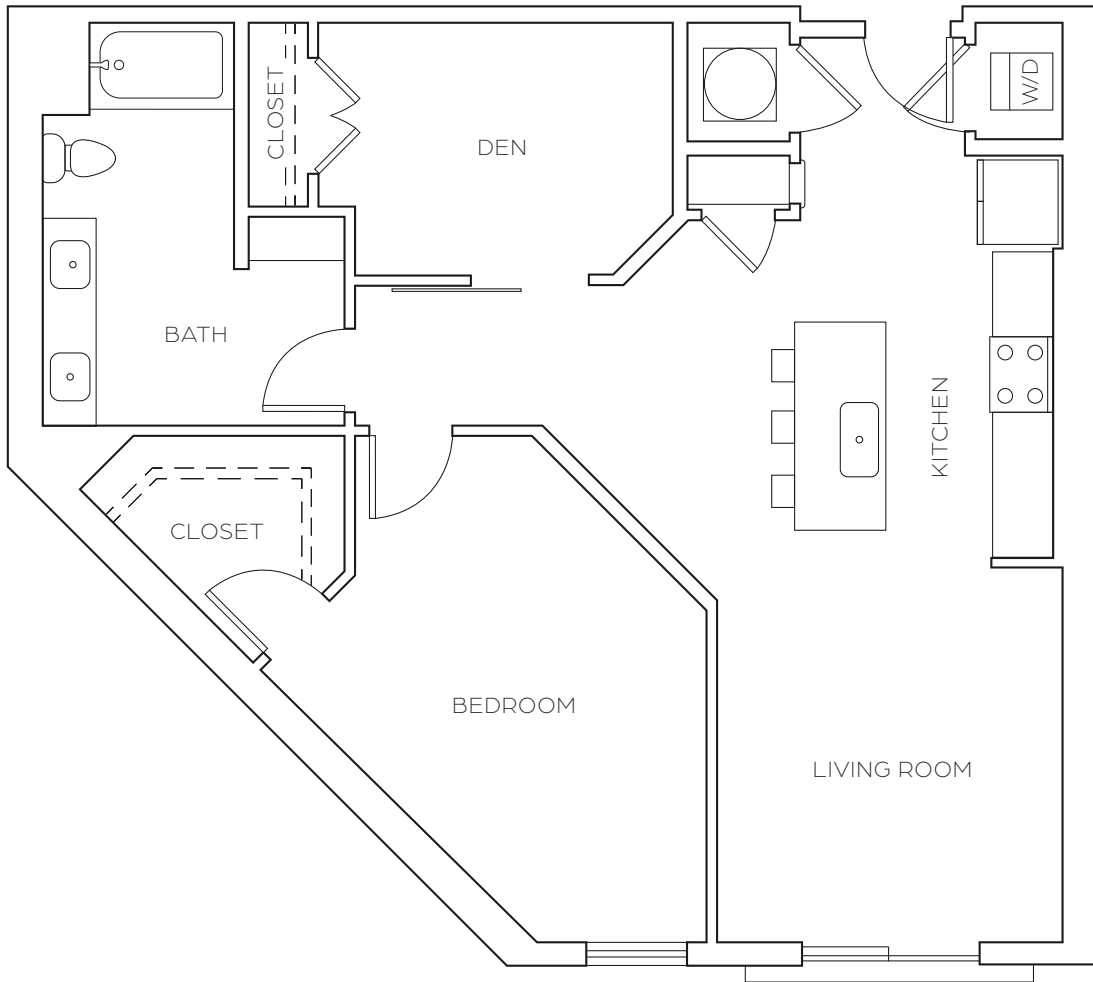

AD3

1BED / 1 BATH

1062

SQ. FT.

SOLIS
CARRAWAY

5126 Peachtree Blvd | Chamblee, GA 30341

(770) 852-5122 | www.soliscarraway@ram-mgt.com

Dimensions and square footage shown are approximate and pricing/availability is subject to change.