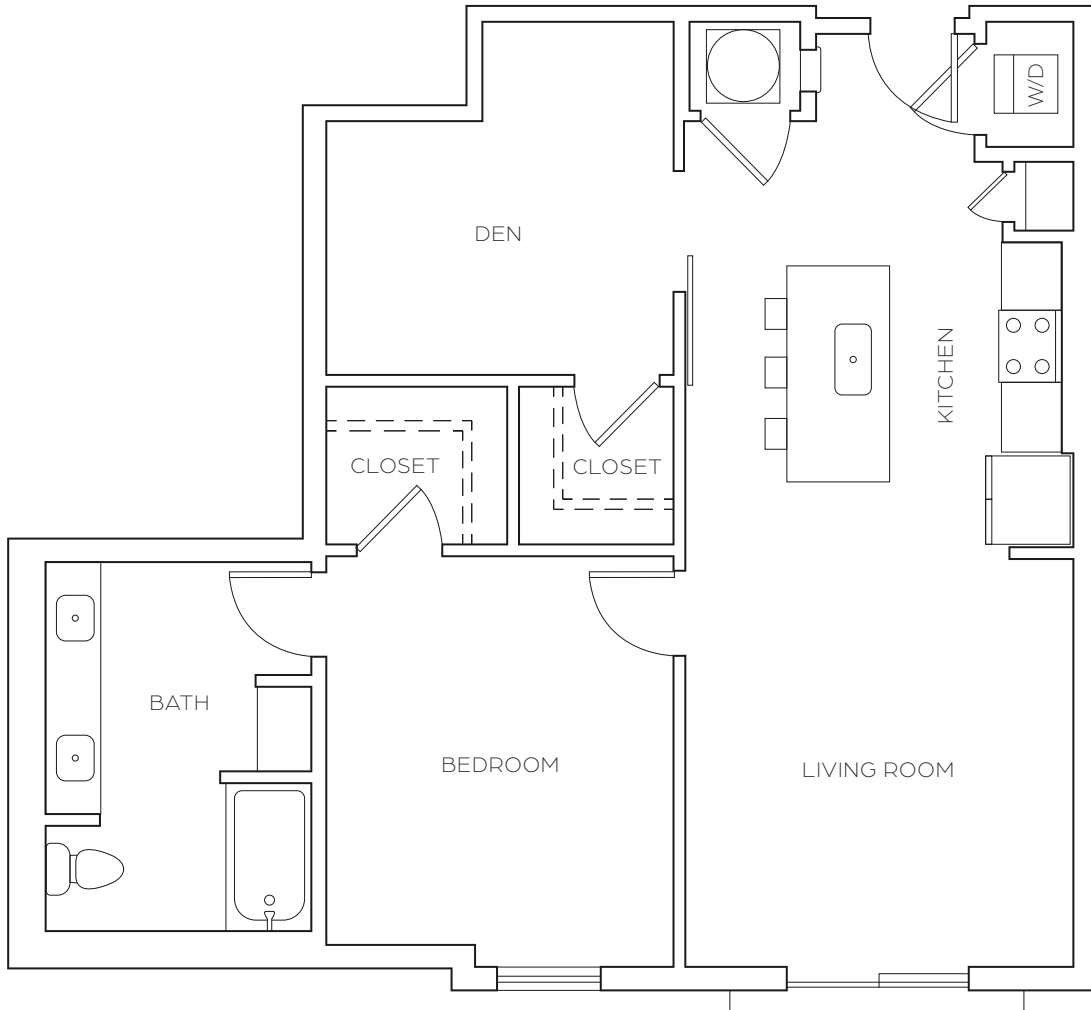

AD1

1BED / 1 BATH

1033

SQ. FT.

SOLIS
CARRAWAY

5126 Peachtree Blvd | Chamblee, GA 30341

(770) 852-5122 | www.soliscarroway@ram-mgt.com

Dimensions and square footage shown are approximate and pricing/availability is subject to change.