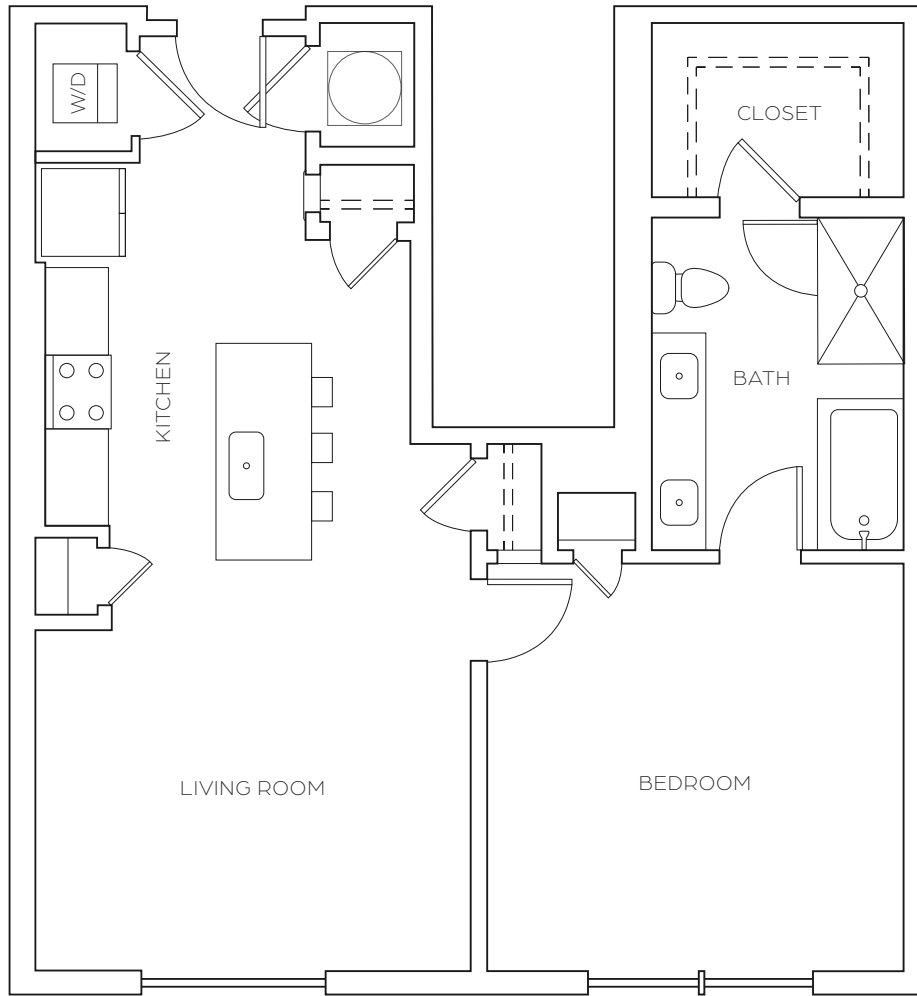

A9

1BED / 1 BATH

919

SQ. FT.

SOLIS
CARRAWAY

5126 Peachtree Blvd | Chamblee, GA 30341

(770) 852-5122 | www.soliscarraway@ram-mgt.com

Dimensions and square footage shown are approximate and pricing/availability is subject to change.