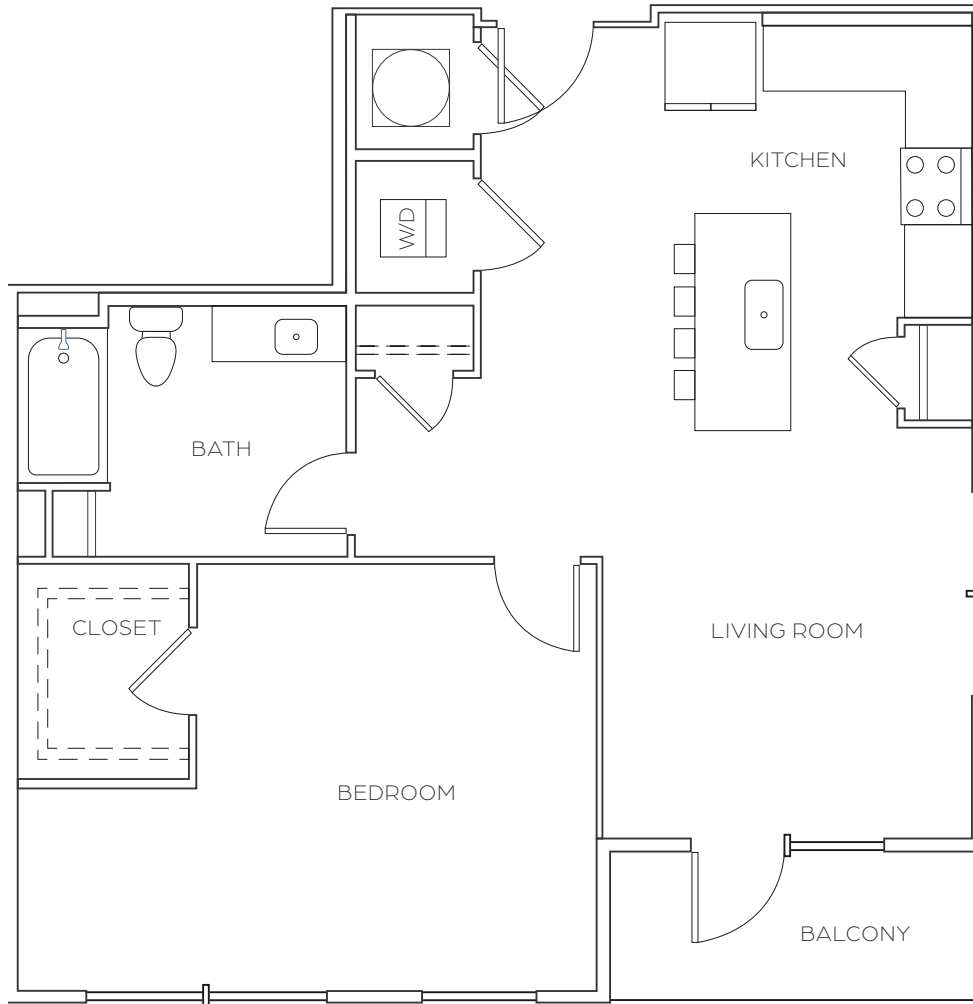

A8

1BED / 1 BATH

912

SQ. FT.

SOLIS
CARRAWAY

5126 Peachtree Blvd | Chamblee, GA 30341

(770) 852-5122 | www.soliscarraway@ram-mgt.com

Dimensions and square footage shown are approximate and pricing/availability is subject to change.