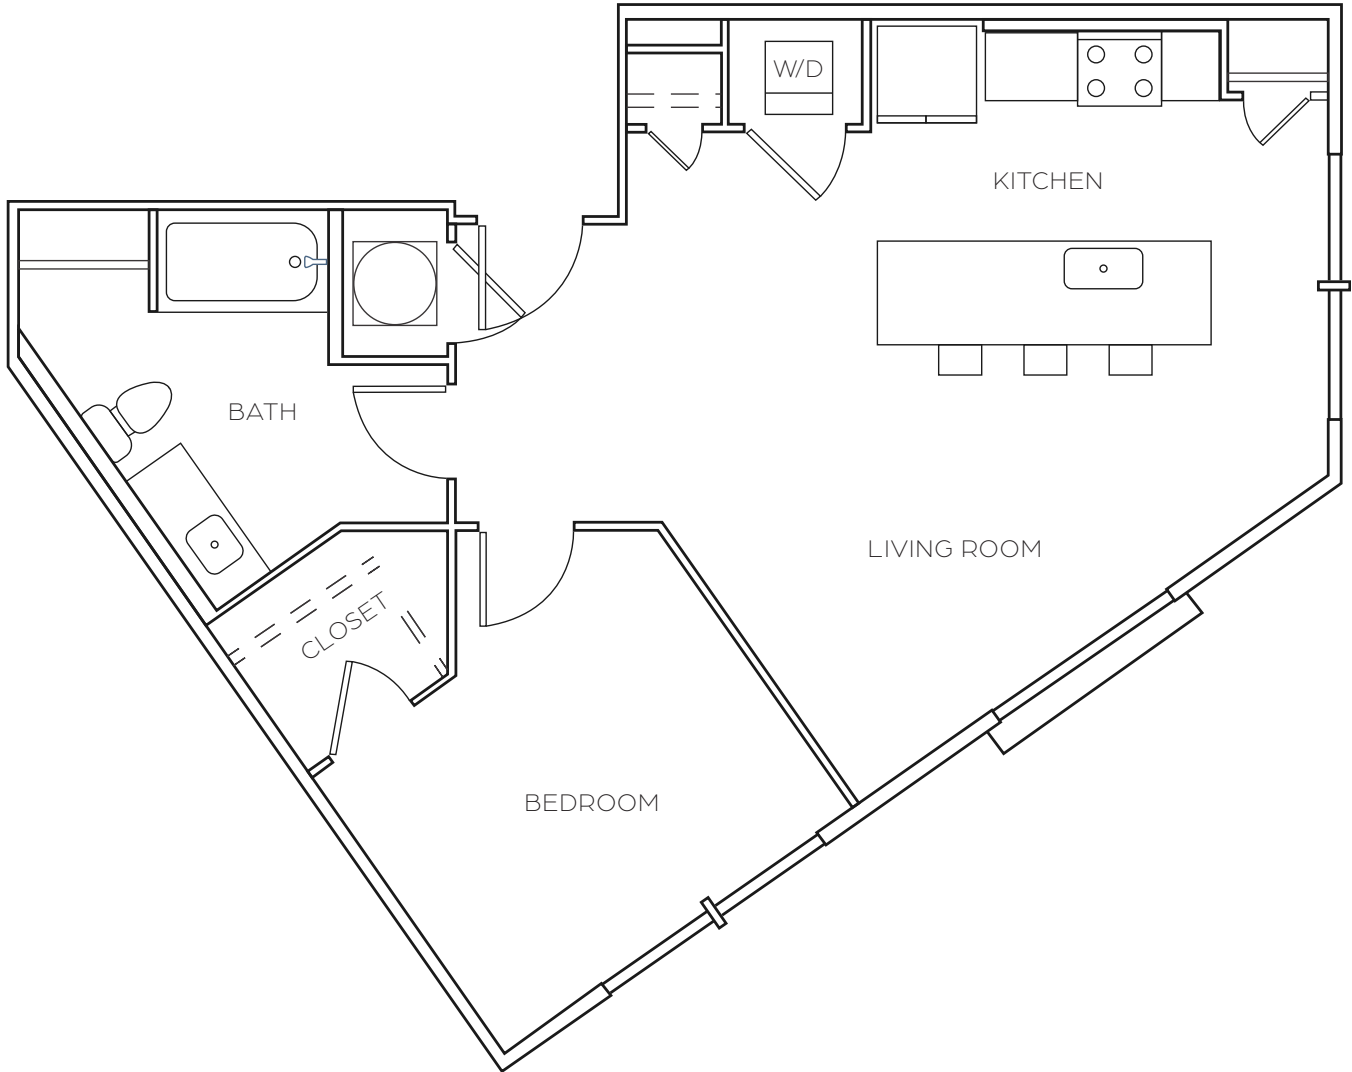

A7

1BED / 1 BATH

860

SQ. FT.

SOLIS
CARRAWAY

5126 Peachtree Blvd | Chamblee, GA 30341

(770) 852-5122 | www.soliscarraway@ram-mgt.com

Dimensions and square footage shown are approximate and pricing/availability is subject to change.