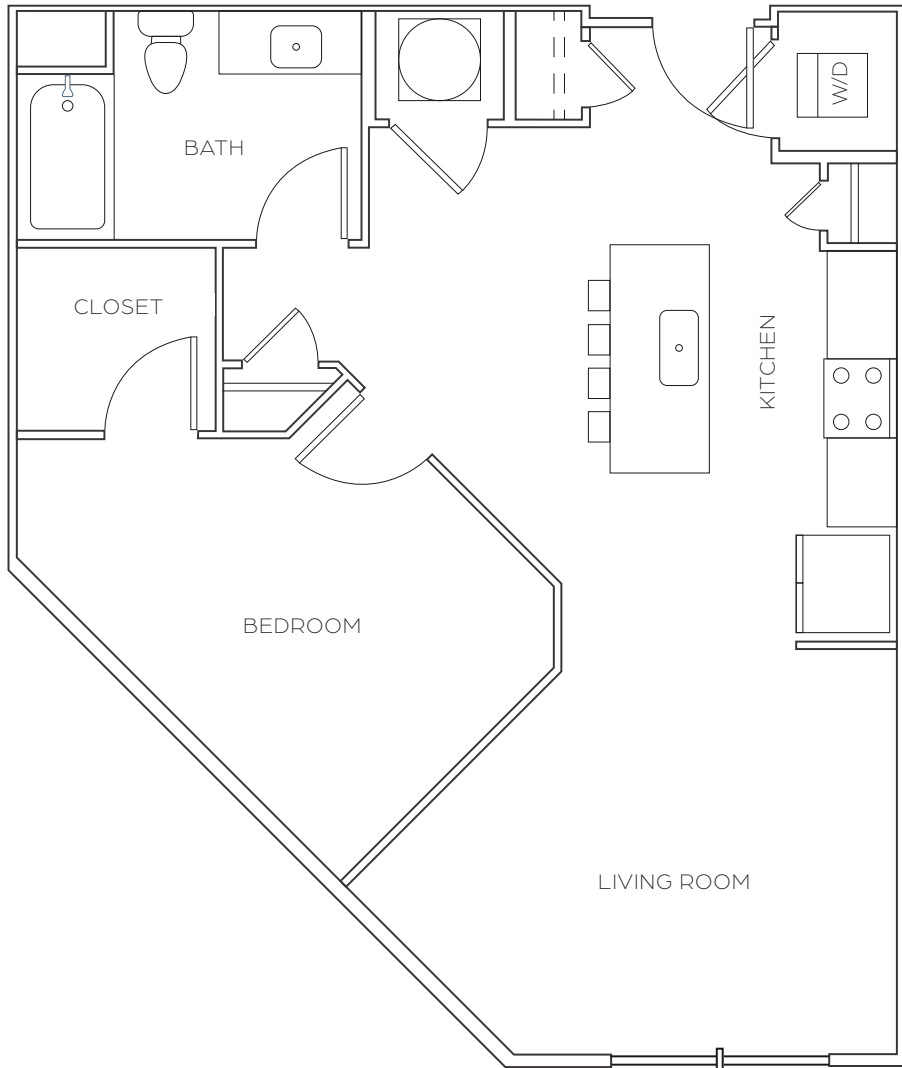

A6

1BED / 1 BATH

807

SQ. FT.

SOLIS
CARRAWAY

5126 Peachtree Blvd | Chamblee, GA 30341

(770) 852-5122 | www.soliscarraway@ram-mgt.com

Dimensions and square footage shown are approximate and pricing/availability is subject to change.