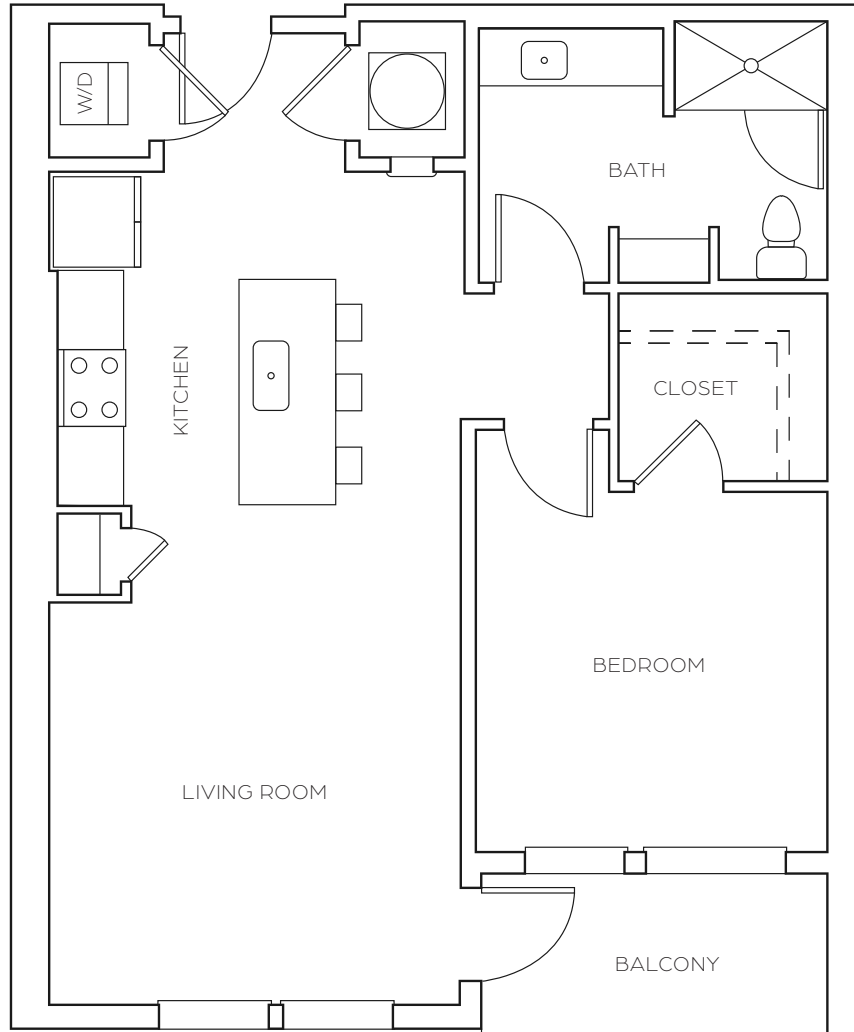

A4

1BED / 1 BATH

815-873

SQ. FT.

SOLIS
CARRAWAY

5126 Peachtree Blvd | Chamblee, GA 30341

(770) 852-5122 | www.soliscarraway@ram-mgt.com

Dimensions and square footage shown are approximate and pricing/availability is subject to change.