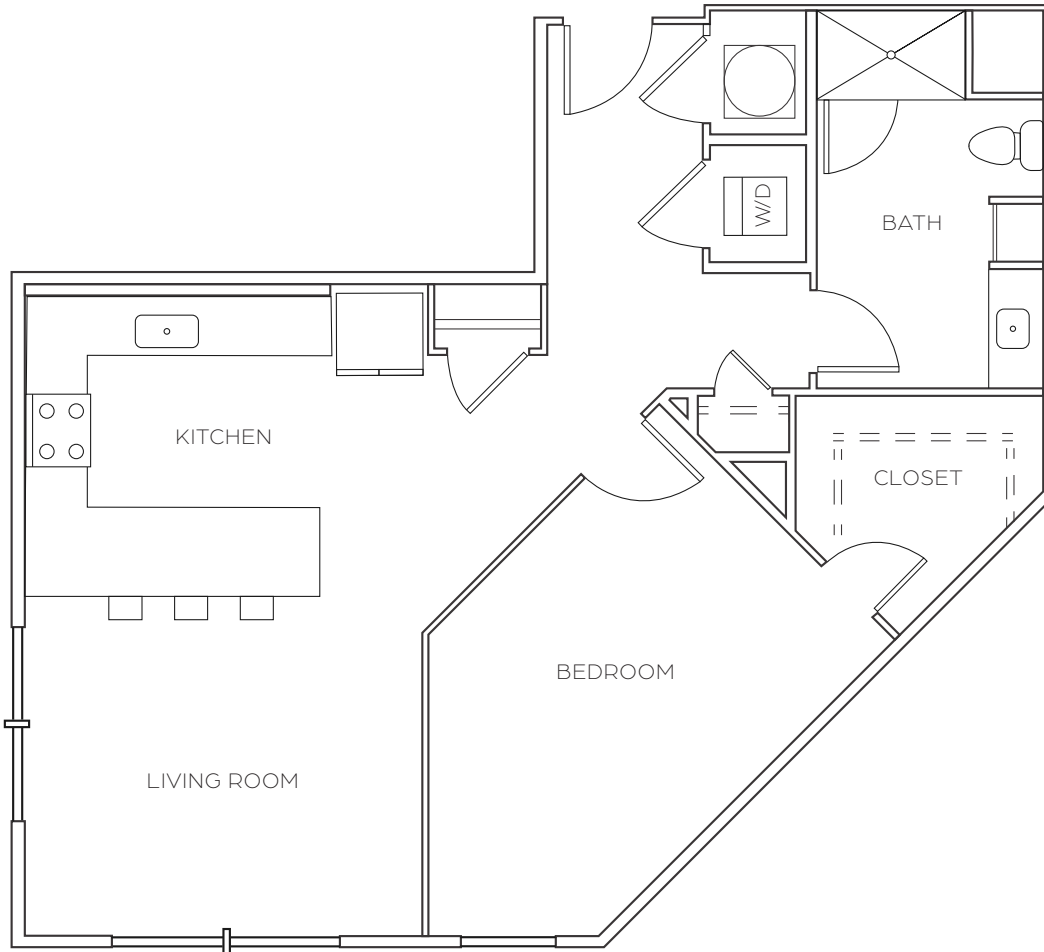

A2

1BED / 1 BATH

913

SQ. FT.

SOLIS
CARRAWAY

5126 Peachtree Blvd | Chamblee, GA 30341

(770) 852-5122 | www.soliscarroway@ram-mgt.com

Dimensions and square footage shown are approximate and pricing/availability is subject to change.