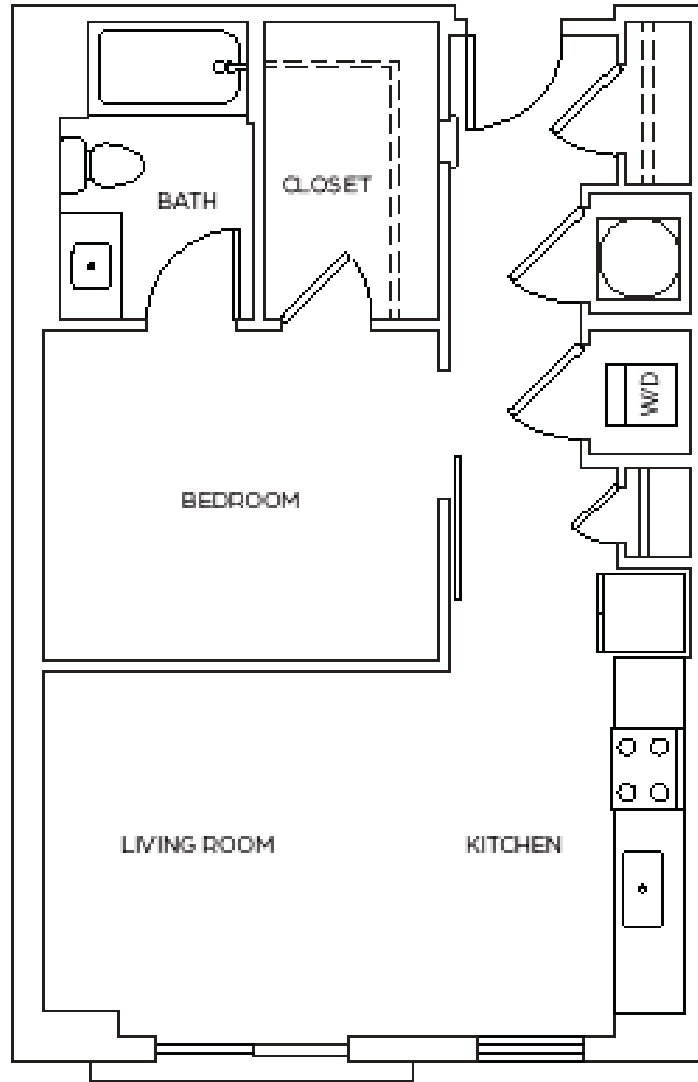

A10

1 BED / 1 BATH

695-715

SQ. FT.

THE KESWICK	5126 Peachtree Blvd Chamblee, GA 30341
	www.thekeswickapts.com

Floor plans are artist's rendering. All dimensions are approximate. Actual product and specifications may vary in dimension or detail. Not all features are available in every apartment. Prices and availability are subject to change. Please see a representative for details.