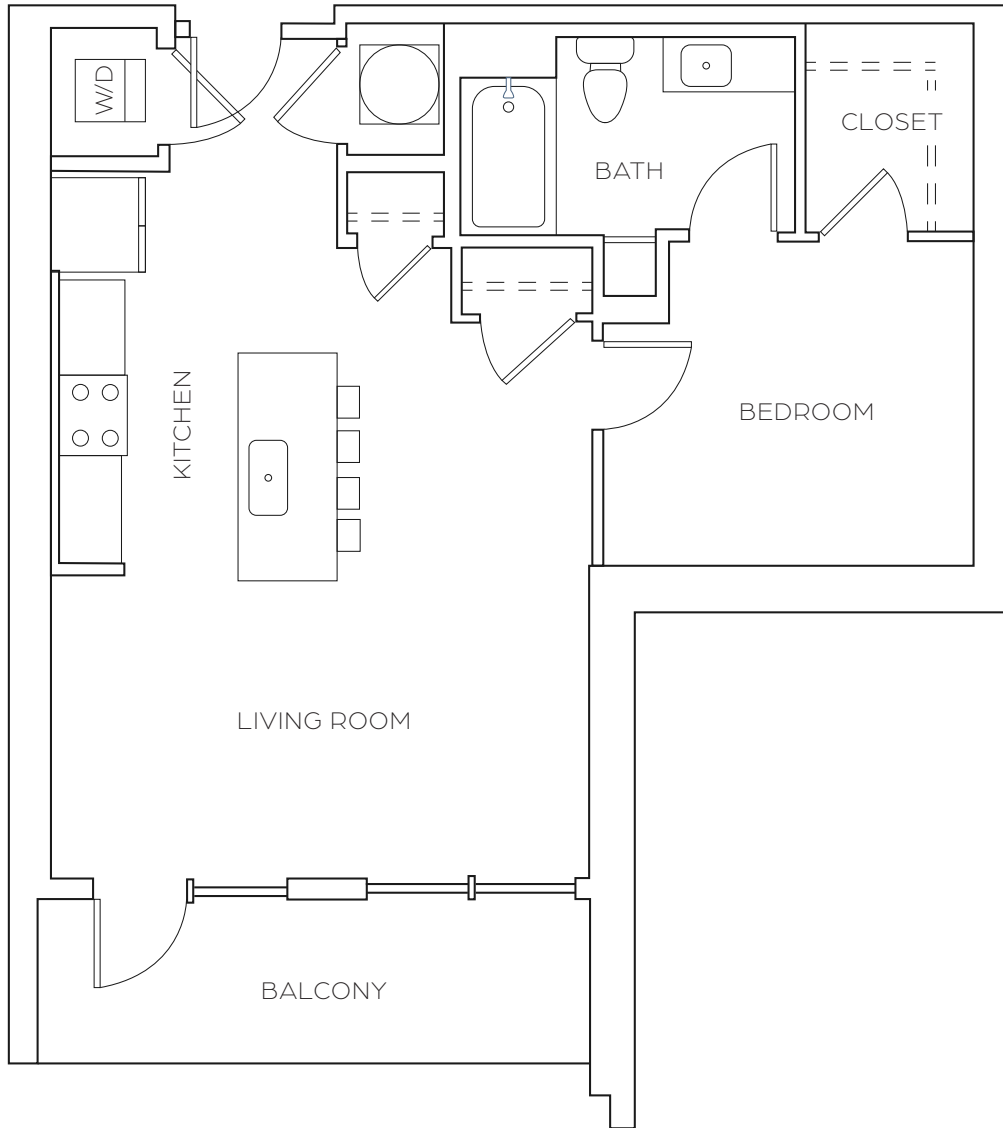

A1

1 BED / 1 BATH

731

SQ. FT.

SOLIS
CARRAWAY

5126 Peachtree Blvd | Chamblee, GA 30341

(770) 852-5122 | www.soliscarroway@ram-mgt.com

Dimensions and square footage shown are approximate and pricing/availability is subject to change.